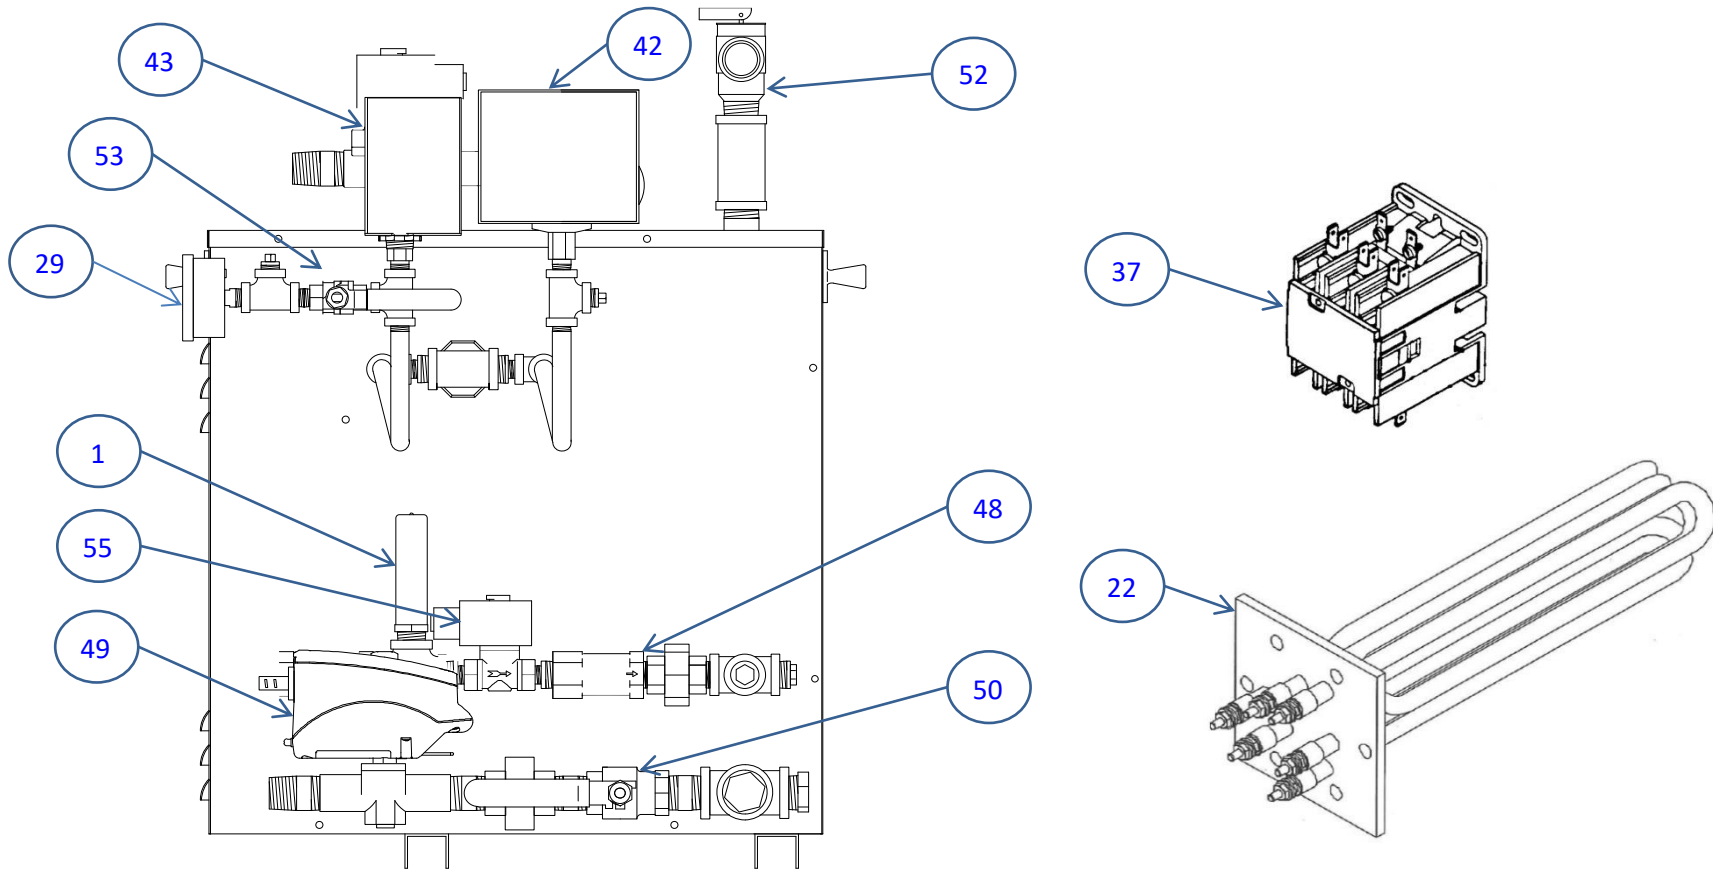

BOILER PARTS LIST - MODELS 12, 18, 24, 30, 36, 42, 48 (208, 240, 480 VOLTS)

YEAR BUILT 2007 – 2018 (SERIAL # 5A01 – 5Mxx)

ITEM #	PART DESCRIPTION	USE DESCRIPTION	Part No
1	ARRESTOR, WATER HAMMER	FEED WATER INLET ASSY	2119-010
22	ELEMENT, BOILER	BOILER TANK ASSY	3005-*
29	GAUGE, PRESSURE, 1/4NPT	PRESSURE GAUGE ASSY, REAR MNT	2124-06
37	RELAY, CONTACTOR, 120V, 50A, 3POLE	BOILER ELECTRICAL ASSY, 120V COIL	3130-06
42	SWITCH, PRESSURE, HIGH LIMIT	PRESSURE SWITCH ASSY, MANUAL RESET	3120-15
43	SWITCH, PRESSURE, OPERATING	PRESSURE SW. ASSY, 3-5PSI	3120-10
48	VALVE, CHECK, 1/2" NPT	FEED WATER INLET ASSY	2123-060
49	VALVE, DRAIN, AUTO, 3/4" NPT	AUTODRAIN ASSY, NORMALLY CLOSED, 120V COIL	8855-06
50	VALVE, DRAIN, MANUAL, 3/4" NPT	DRAIN OUTLET ASSY, BALL VALVE	2123-03
52	VALVE, PRESSURE RELIEF, 15 PSI	BOILER TANK ASSY, 3/4" NPT	2120-01
53	VALVE, MANUAL, 1/4" NPT	PRESSURE SWITCH ASSY, PRESSURE GAUGE SHUTOFF	2123-02
55	VALVE, WATER INLET, 120V, 1/4 NPT	FEED WATER INLET ASSY, 120V COIL	3173-25