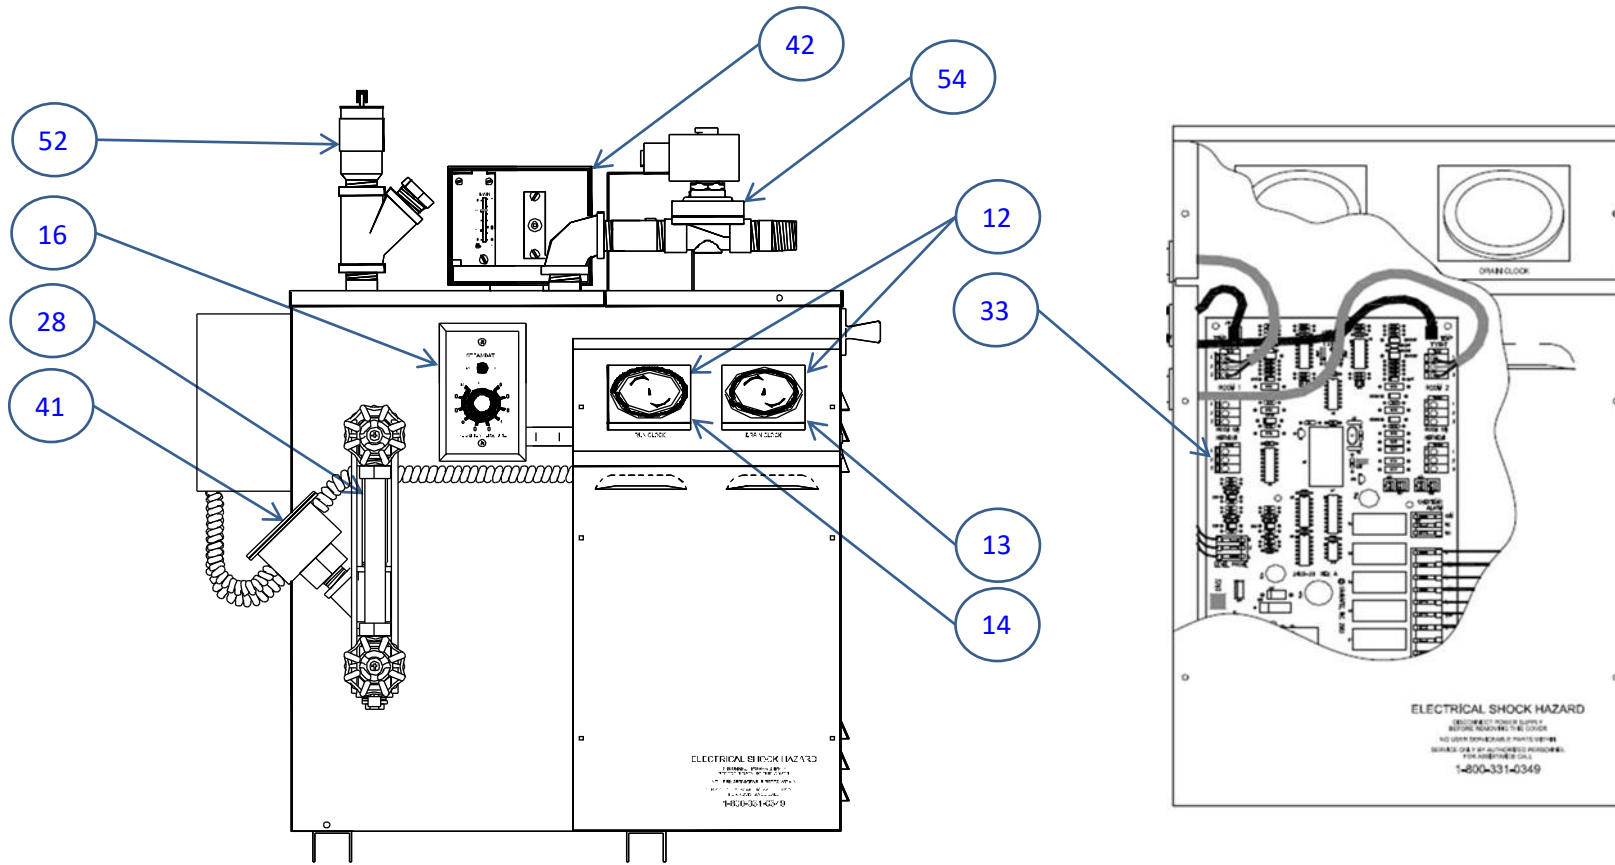

**BOILER PARTS LIST - MODELS 12, 18, 24, 30, 36, 42, 48 (208, 240, 480 VOLTS)
YEAR BUILT 2007 – 2018 (SERIAL # 5A01 – 5Mxx)**

ITEM #	PART DESCRIPTION	USE DESCRIPTION	Part No
12	CLOCK, TIME, DIGITAL, D24/7, 120V	RUN, AUTODRAIN TIMER	9226-19
13	CLOCK, TIME, MECH, 24 HR, 120V	AUTODRAIN TIMER	9226-16
14	CLOCK, TIME, MECH, 7 DAY, 120V	BOILER RUN TIMER	9226-15
16	CONTROL, IT1	THERMOSTAT ASSY	9206-10
28	GAUGE, GLASS, 1/2" NPT, KIT	TANK ASSY, SIGHT GLASS, WATER LEVEL, COMPLETE	2124-01
33	PCA, BOILER 120V "COOL FLUSH"	BOILER ELECTRICAL ASSY (BUILT AFTER MAY 2007)	3241-012
41	SWITCH, LOW WATER CUT-OFF	LWCO ASSY COMPLETE, w/PROBE, MANUAL RESET SW	3118-05
42	SWITCH, PRESSURE, HIGH LIMIT	PRESSURE SWITCH ASSY, MANUAL RESET	3120-15
52	VALVE, PRESSURE RELIEF, 15 PSI	BOILER TANK ASSY, 3/4" NPT	2120-01
54	VALVE, STEAM SOLENOID, 120V	STEAM SUPPLY ASSY, 3/4 NPT 120V COIL	3173-22