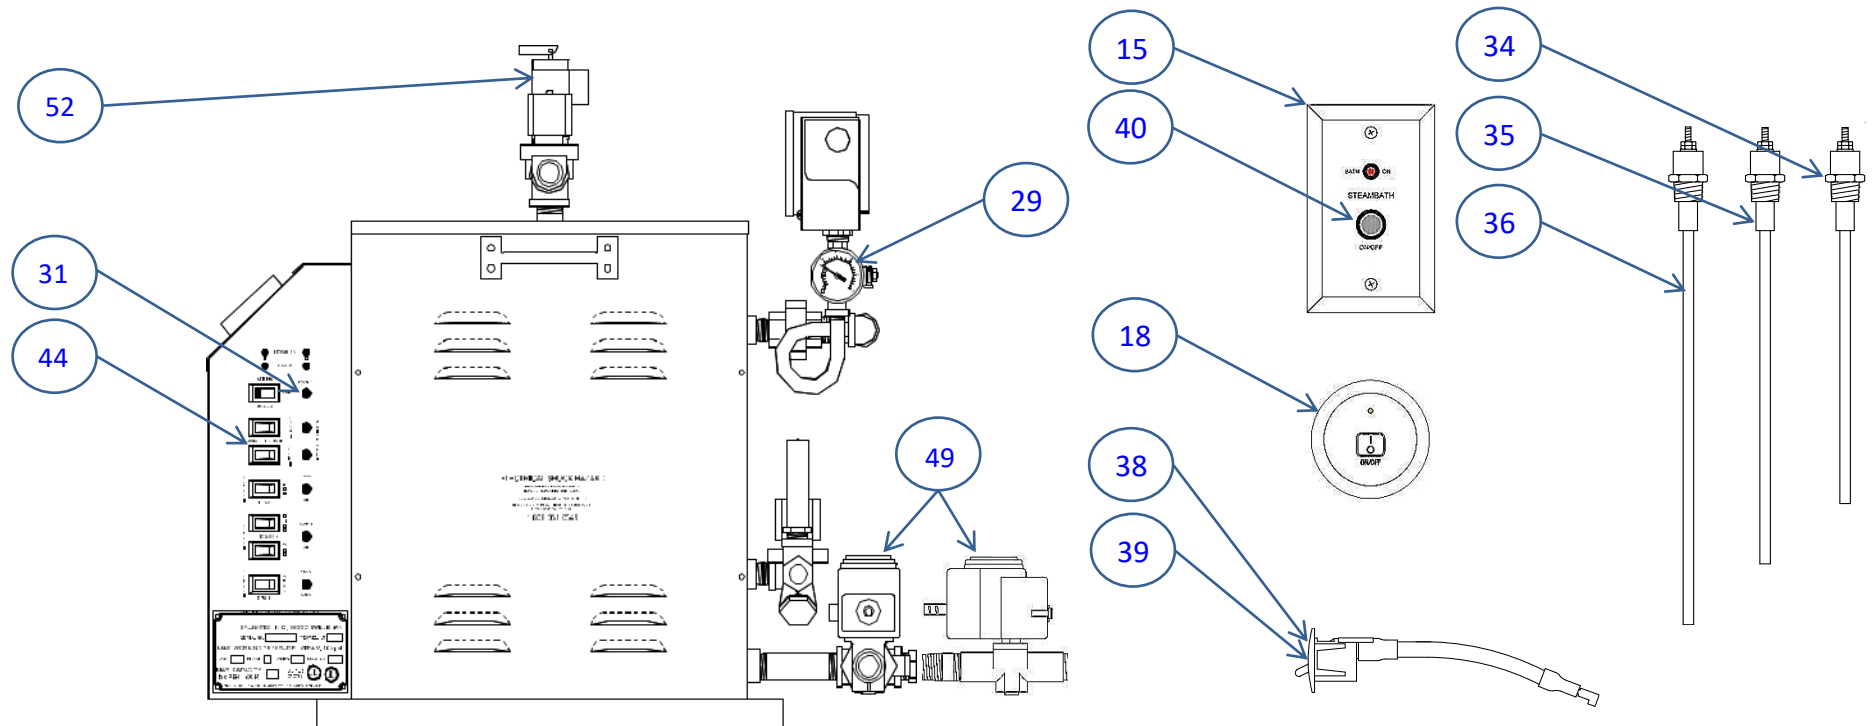

**BOILER PARTS LIST - MODELS 12, 18, 24, 30, 36, 42, 48 (208, 240, 480 VOLTS)
YEAR BUILT 2007 – 2018 (SERIAL # 5A01 – 5Mxx)**

ITEM #	PART DESCRIPTION	USE DESCRIPTION	Part No
15	CONTROL, I60, PUSHBUTTON	I60 ON/OFF CONTROL, 60 MINUTE TIMER SWITCH ASSY	9208-314
18	CONTROL, REFRESH SWITCH	IDS REFRESH CONTROL WITH CHROME TRIM RING	9208-313
29	GAUGE, PRESSURE, 1/4NPT	PRESSURE GAUGE ASSY, REAR MNT	2124-06
31	LIGHT, NEON, 120 VAC, 3/8 RED	BOILER ELECTRICAL ASSY	3161-03
34	PROBE, WATER LEVEL (RED) 6.25"	BOILER ELECTRICAL ASSY	3190-331
35	PROBE, WATER LEVEL (WHITE) 7.50"	BOILER ELECTRICAL ASSY	3190-341
36	PROBE, WATER LEVEL (BLACK) 8.50"	BOILER ELECTRICAL ASSY	3190-351
38	SENSOR, TEMPERATURE 100K (BLACK)	ROOM TEMPERATURE SENSOR	9302-01
39	SENSOR, TEMPERATURE 100K WHITE)	ROOM TEMPERATURE SENSOR	9302-016
40	SWITCH, ON/OFF, I60	I60 ELECTRICAL ASSY, SWITCH ONLY	3121-02
44	SWITCH, ROCKER, AI BOILER	BOILER ELECTRICAL ASSY	3121-01
49	VALVE, DRAIN, AUTO, 3/4" NPT	AUTODRAIN ASSY, NORMALLY CLOSED, 120V COIL	8855-06
52	VALVE, PRESSURE RELIEF, 15 PSI	BOILER TANK ASSY, 3/4" NPT	2120-01