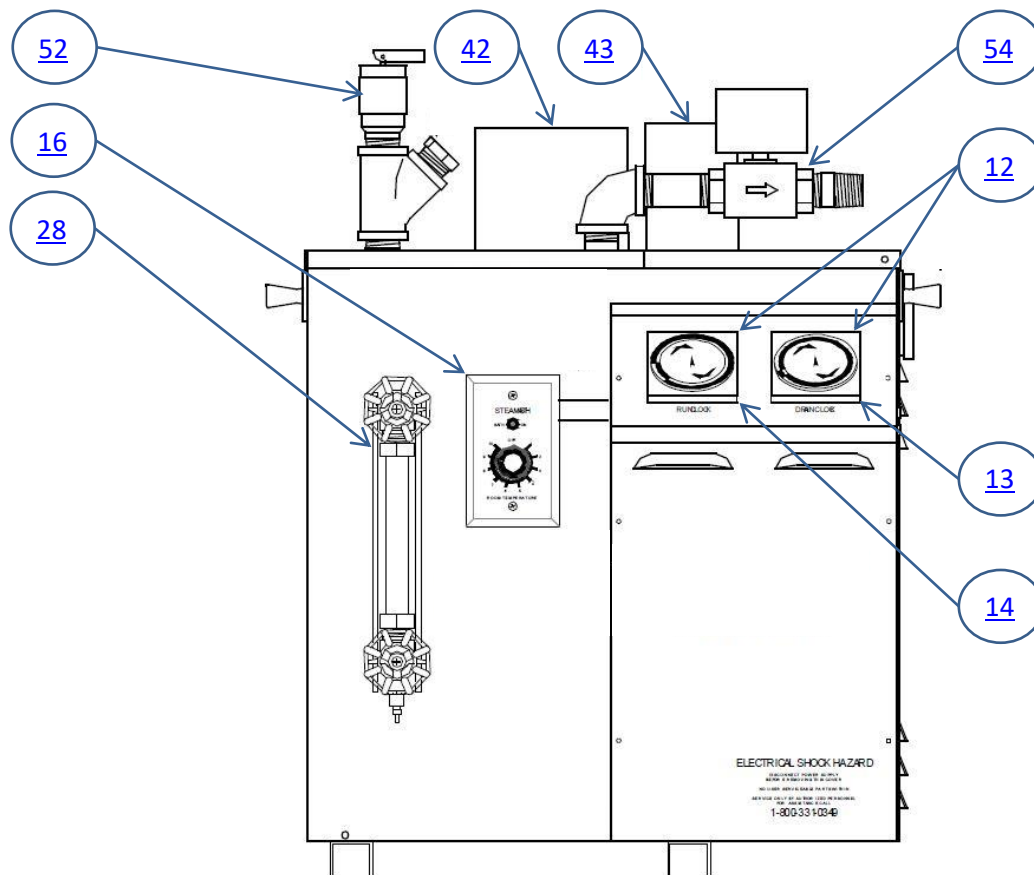

**BOILER PARTS LIST - MODELS 12, 18, 24, 30, 36, 42, 48 (208, 240, 480 VOLTS)
YEAR BUILT 2018 – PRESENT (SERIAL # 6A01 – 6Mxx)**

ITEM #	PART DESCRIPTION	USE DESCRIPTION	Part No
12	CLOCK, TIME, DIGITAL, D24/7, 120V	RUN, AUTODRAIN TIMER	9226-19
13	CLOCK, TIME, MECH, 24 HR, 120V	AUTODRAIN TIMER	9226-16
14	CLOCK, TIME, MECH, 7 DAY, 120V	BOILER RUN TIMER	9226-15
16	CONTROL, IT1	THERMOSTAT ASSY	9206-10
28	GAUGE, GLASS, 1/2" NPT, KIT	TANK ASSY, SIGHT GLASS, WATER LEVEL, COMPLETE	2124-01
42	SWITCH, PRESSURE, HIGH LIMIT	PRESSURE SWITCH ASSY, MANUAL RESET	3120-15
43	SWITCH, PRESSURE, OPERATING	PRESSURE SW. ASSY, 3-5PSI	3120-10
52	VALVE, PRESSURE RELIEF, 15 PSI	BOILER TANK ASSY, 3/4" NPT	2120-01
54	VALVE, STEAM SOLENOID, 120V	STEAM SUPPLY ASSY, 3/4 NPT 120V COIL	3173-22