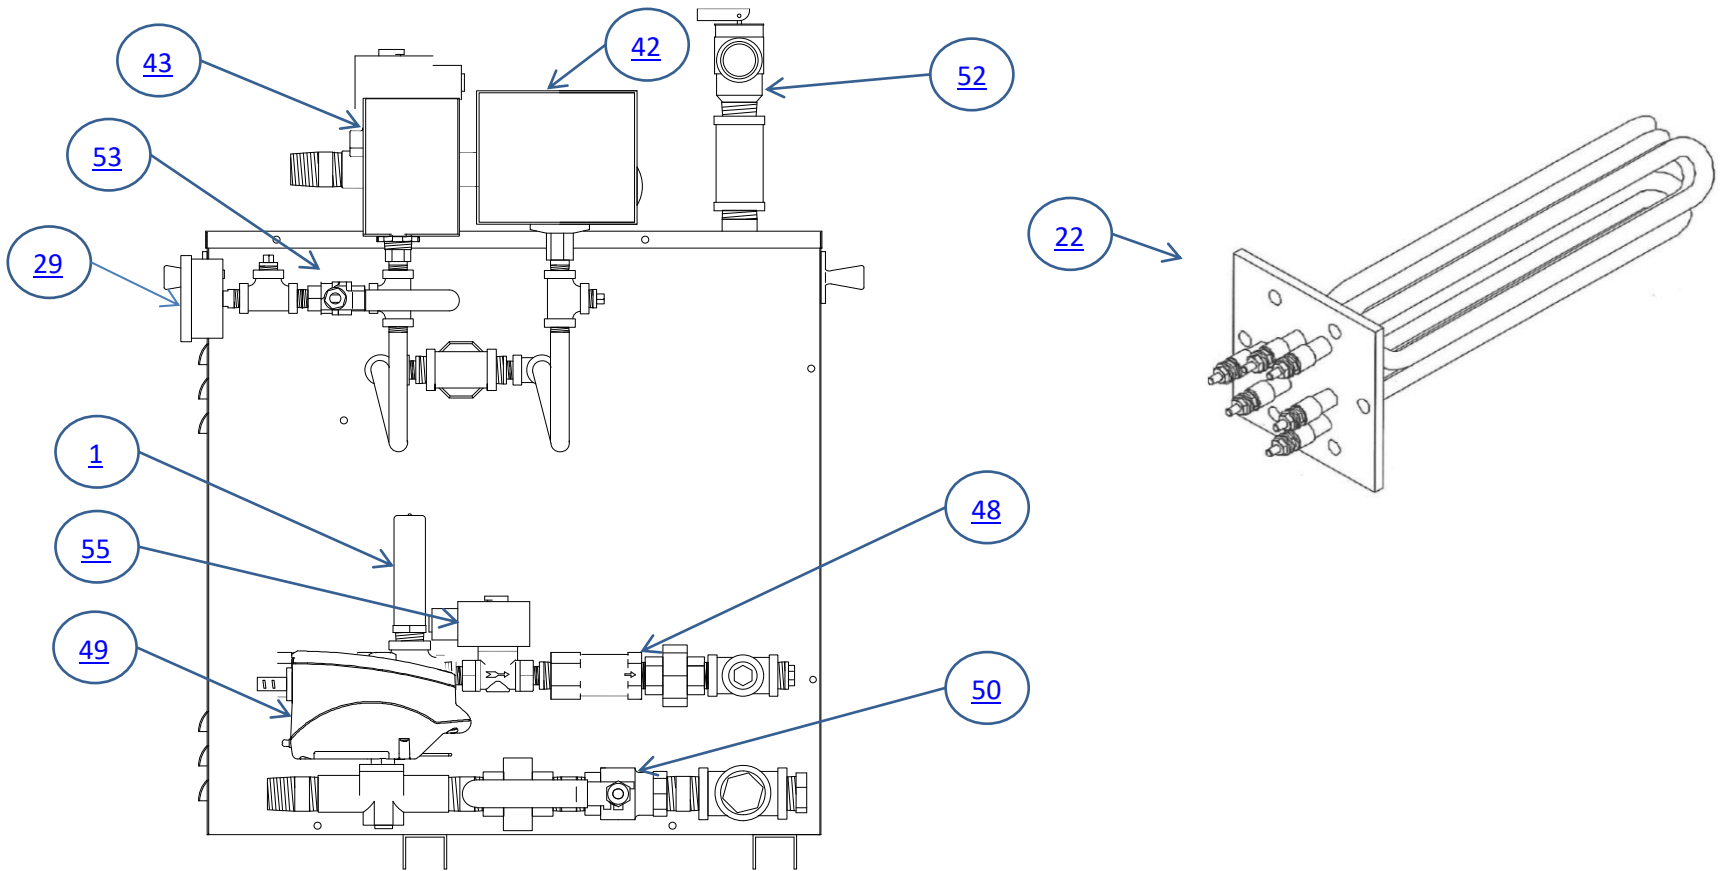

**BOILER PARTS LIST - MODELS 12, 18, 24, 30, 36, 42, 48 (208, 240, 480 VOLTS)
YEAR BUILT 2018 – PRESENT (SERIAL # 6A01 – 6Mxx)**

ITEM #	PART DESCRIPTION	USE DESCRIPTION	Part No
1	ARRESTOR, WATER HAMMER	FEED WATER INLET ASSY	2119-010
22	ELEMENT, BOILER	BOILER TANK ASSY	3005-*
29	GAUGE, PRESSURE, 1/4NPT	PRESSURE GAUGE ASSY, REAR MNT	2124-06
42	SWITCH, PRESSURE, HIGH LIMIT	PRESSURE SWITCH ASSY, MANUAL RESET	3120-15
43	SWITCH, PRESSURE, OPERATING	PRESSURE SW. ASSY, 3-5PSI	3120-10
48	VALVE, CHECK, 1/2" NPT	FEED WATER INLET ASSY	2123-060
49	VALVE, DRAIN, AUTO, 3/4" NPT	AUTODRAIN ASSY, NORMALLY CLOSED, 120V COIL	8855-06
50	VALVE, DRAIN, MANUAL, 3/4" NPT	DRAIN OUTLET ASSY, BALL VALVE	2123-03
52	VALVE, PRESSURE RELIEF, 15 PSI	BOILER TANK ASSY, 3/4" NPT	2120-01
53	VALVE, MANUAL, 1/4" NPT	PRESSURE SWITCH ASSY, PRESSURE GAUGE SHUTOFF	2123-02
55	VALVE, WATER INLET, 120V, 1/4 NPT	FEED WATER INLET ASSY, 120V COIL	3173-25