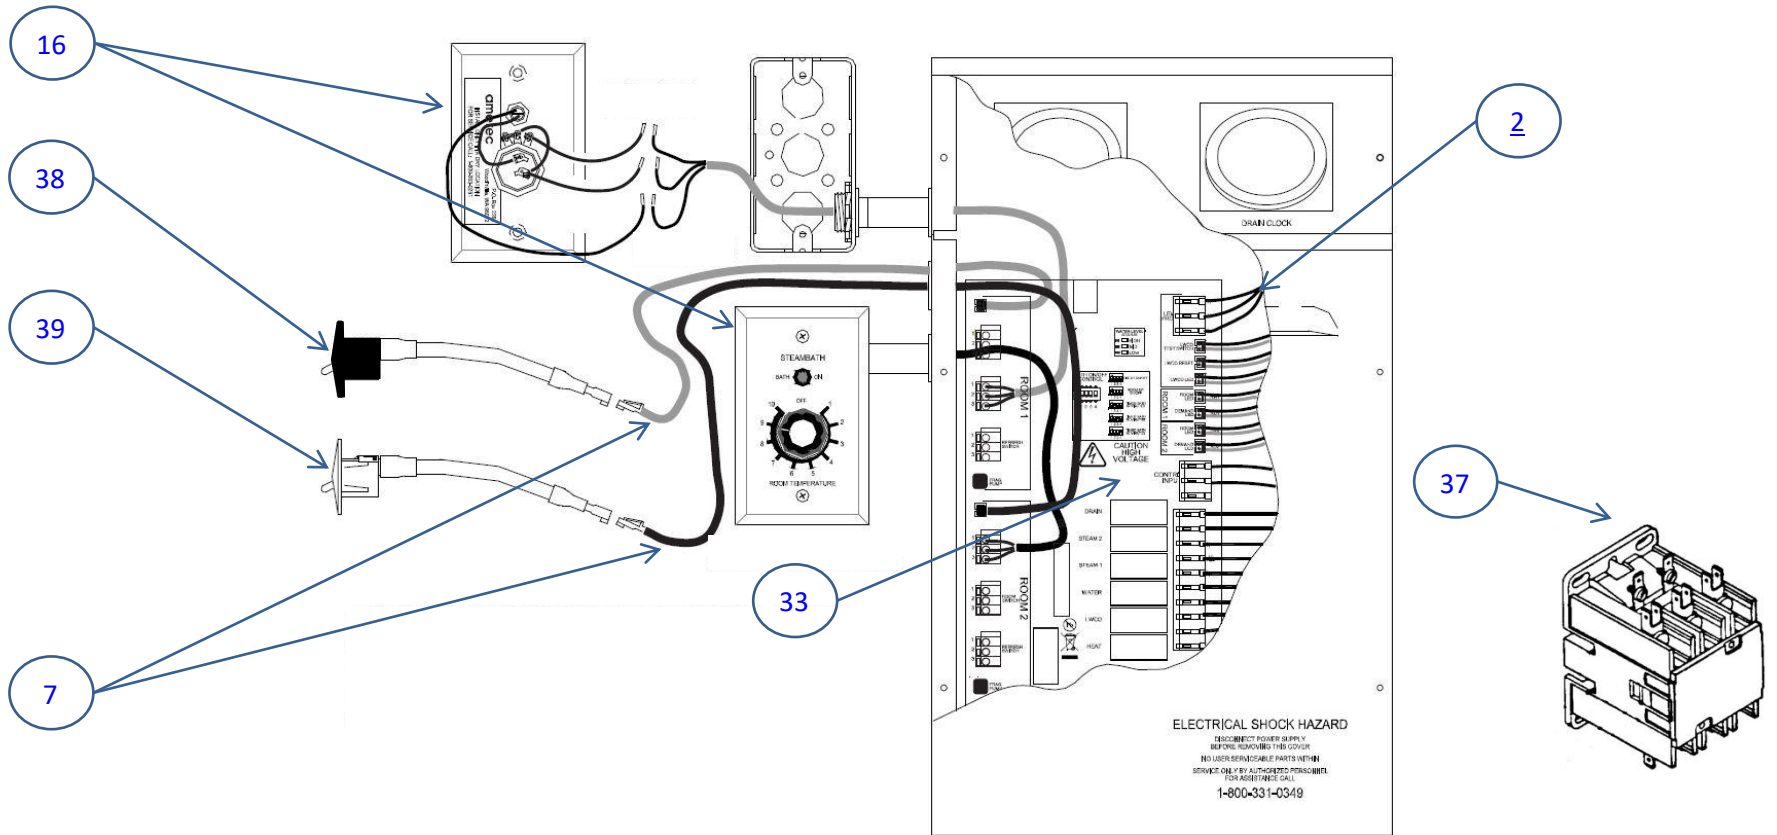

**BOILER PARTS LIST - MODELS 12, 18, 24, 30, 36, 42, 48 (208, 240, 480 VOLTS)
YEAR BUILT 2018 – PRESENT (SERIAL # 6A01 – 6Mxx)**

ITEM #	PART DESCRIPTION	USE DESCRIPTION	Part No
7	CABLE, ASSY SENSOR 25'	ROOM TEMPERATURE SENSOR	5331-10
2	CABLE 3-CONDUCTOR, 22"	BOILER LEVEL PROBE ASSY	5331-13
16	CONTROL, IT1	THERMOSTAT ASSY	9206-10
33	PCA, BOILER 120V "LWCO"	BOILER ELECTRICAL ASSY (BUILT AFTER JAN 2018)	3241-052
37	RELAY, CONTACTOR, 120V, 50A, 3POLE	BOILER ELECTRICAL ASSY, 120V COIL	3130-06
38	SENSOR, TEMPERATURE 100K (BLACK)	ROOM TEMPERATURE SENSOR	9302-01
39	SENSOR, TEMPERATURE 100K (WHITE)	ROOM TEMPERATURE SENSOR	9302-016