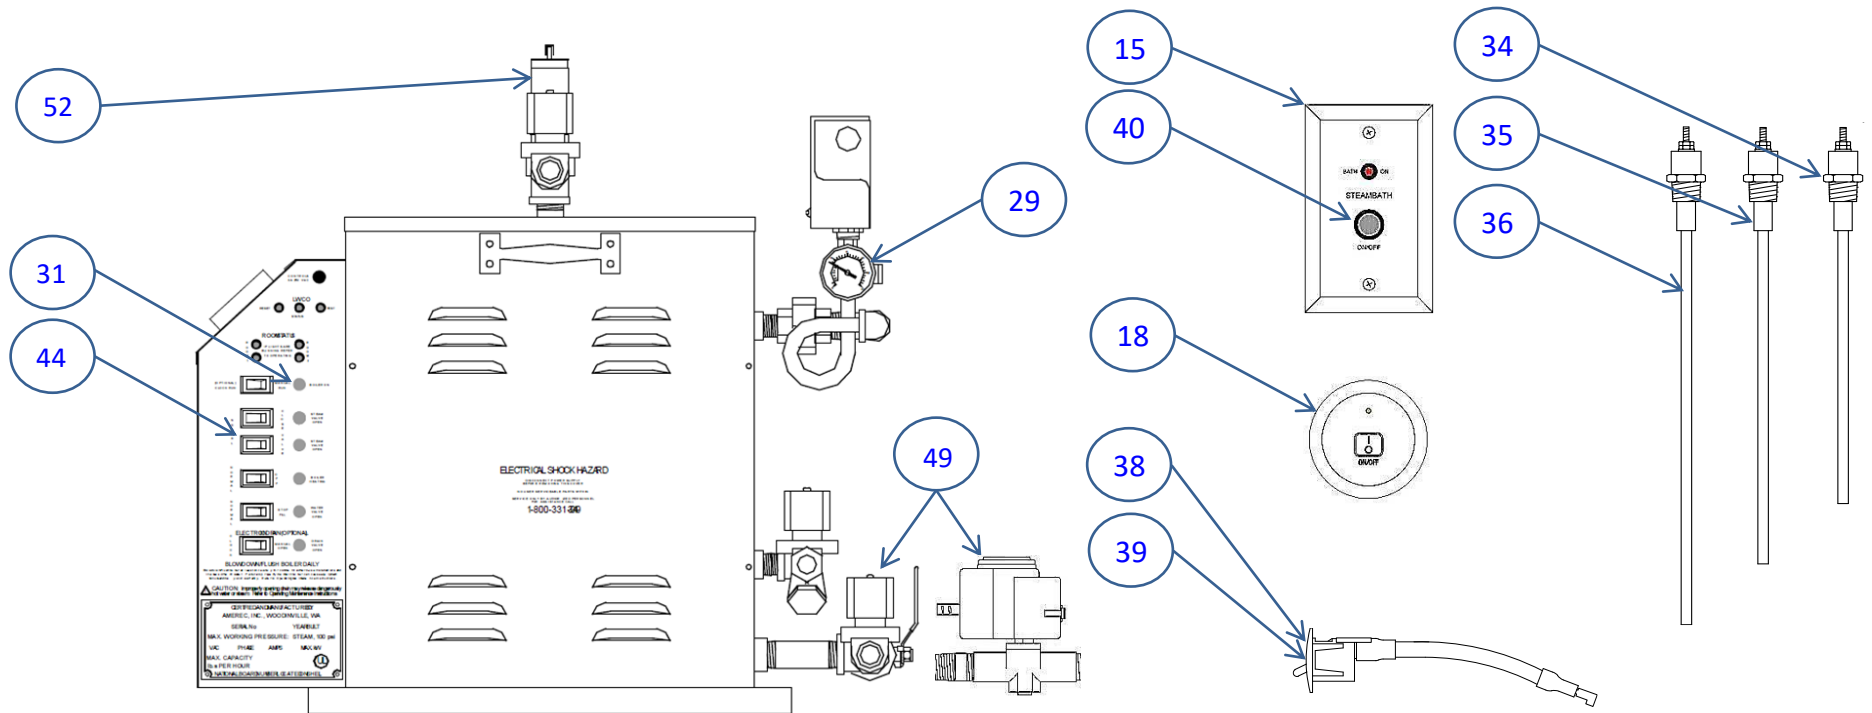

**BOILER PARTS LIST - MODELS 12, 18, 24, 30, 36, 42, 48 (208, 240, 480 VOLTS)
YEAR BUILT 2018 – PRESENT (SERIAL # 6A01 – 6Mxx)**

ITEM #	PART DESCRIPTION	USE DESCRIPTION	Part No
15	CONTROL, I60, PUSHBUTTON	I60 ON/OFF CONTROL, 60 MINUTE TIMER SWITCH ASSY	9208-314
18	CONTROL, REFRESH SWITCH	IDS REFRESH CONTROL WITH CHROME TRIM RING	9208-313
29	GAUGE, PRESSURE, 1/4NPT	PRESSURE GAUGE ASSY, REAR MNT	2124-06
31	LIGHT, NEON, 120 VAC, 3/8 RED	BOILER ELECTRICAL ASSY	3161-03
34	PROBE, WATER LEVEL (RED) 6.25"	BOILER ELECTRICAL ASSY	3190-331
35	PROBE, WATER LEVEL (WHITE) 7.50"	BOILER ELECTRICAL ASSY	3190-341
36	PROBE, WATER LEVEL (BLACK) 8.50"	BOILER ELECTRICAL ASSY	3190-351
38	SENSOR, TEMPERATURE 100K (BLACK)	ROOM TEMPERATURE SENSOR	9302-01
39	SENSOR, TEMPERATURE 100K WHITE)	ROOM TEMPERATURE SENSOR	9302-016
40	SWITCH, ON/OFF, I60	I60 ELECTRICAL ASSY, SWITCH ONLY	3121-02
44	SWITCH, ROCKER, AI BOILER	BOILER ELECTRICAL ASSY	3121-01
49	VALVE, DRAIN, AUTO, 3/4" NPT	AUTODRAIN ASSY, NORMALLY CLOSED, 120V COIL	8855-06
52	VALVE, PRESSURE RELIEF, 15 PSI	BOILER TANK ASSY, 3/4" NPT	2120-01