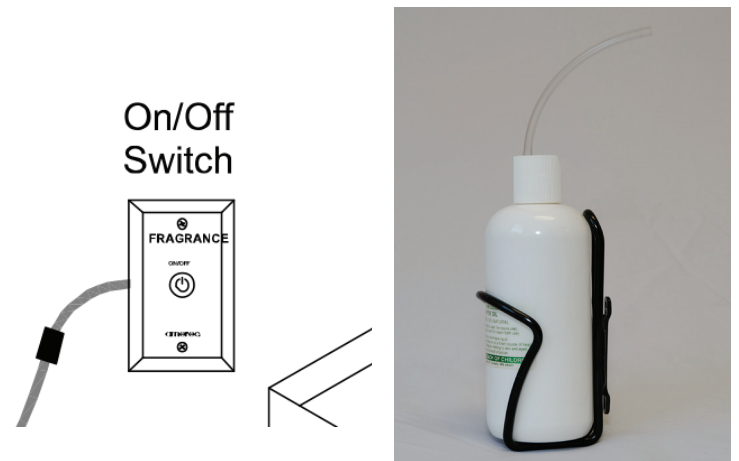

FRAGRANCE INJECTOR PUMP KIT

SPECIFICATION SHEET

MODEL: FRAGRANCE INJECTOR PUMP KIT FOR USE WITH AK STEAM GENERATORS

Features

- The A220FP Fragrance Injector Pump Kit delivers essence oils directly into the steam line.
- Pump kit includes one (1) 16 oz. bottle of Eucalyptus oil and a wall mounted caddy to hold the bottle.
- A thermal switch ensures that oil is delivered only while steam is being sent to the room.

Installation

- Injector pump, fragrance pump and caddy are to be located near the steam saddle valve attached to the steam line as close to the room as possible.

Item Number:

A220FP Fragrance Injector Pump Kit,
AK Models, 9223-227