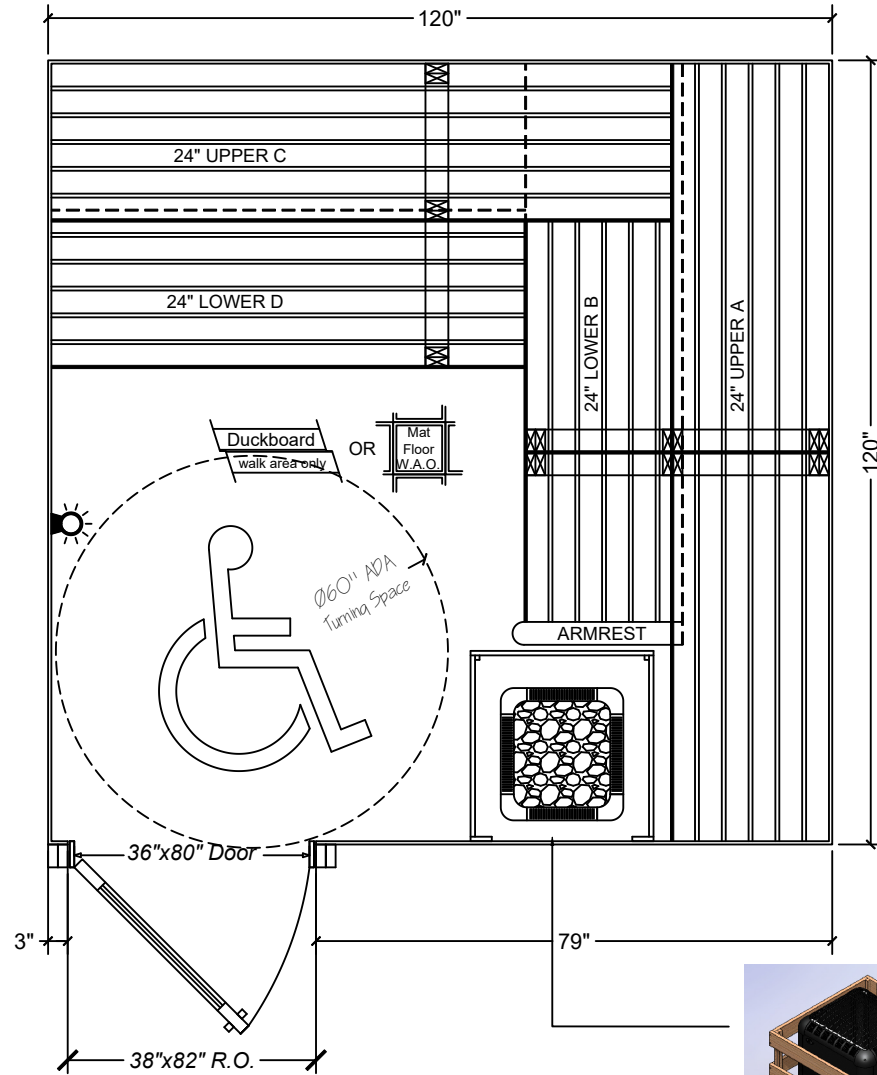

helo

COMMERCIAL

DRAWING #

CC1010ADA

INVOICE # C-ADA

COMPANY:
JOB NAME:

WOOD TYPE: CEDAR/HEMLOCK

T&G DIRECTION:

ROOM HEIGHT: 84"

JOIST DIRECTION:

SQ. FOOTAGE: 99

Door Size/Style DF 36X80

Door Jamb Width

Interior Upgrade

Htr. Size/Model LAAVA 14.4

Control Type

Voltage/Phase

Lighting Option WALL

Laava Heater: As shown in CAD below

Customer Approval:

Dimensions are stud to stud, unless otherwise noted

Date: 2020

custom cut sauna