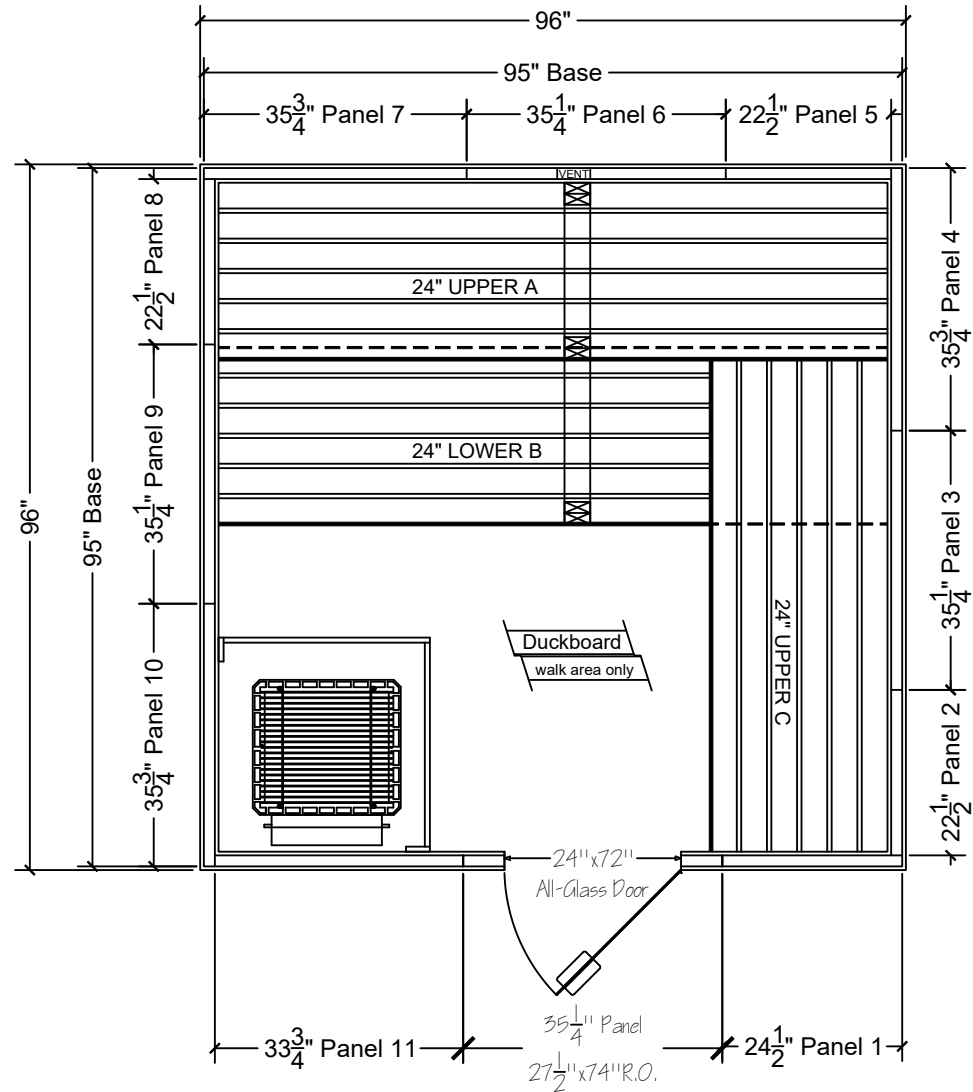

# helo

COMMERCIAL

DRAWING #

PB88

INVOICE #

COMPANY: Modular  
JOB NAME: 8x8 Sauna

WOOD TYPE: Cedar

ROOM HEIGHT: 84"

SQ. FOOTAGE: 57.5

Door Size/Style AG 24x72

Interior Upgrade NONE

Htr. Size/Model \_\_\_\_\_

Control Type \_\_\_\_\_

Voltage/Phase \_\_\_\_\_

Lighting Option \_\_\_\_\_

DATE: 2020