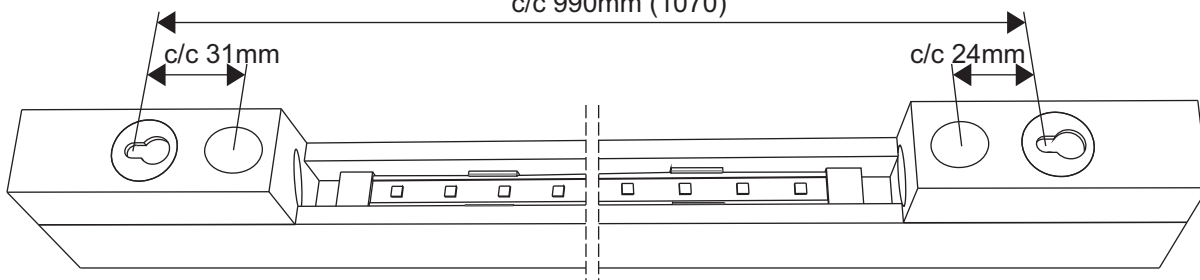

Lampan placeras minst 300mm från tak och utluftsventil.
The lamp is placed at least 300mm from the ceiling and the outlet vent.

Lampan placeras minst 500mm från aggregatet.
The lamp is placed at least 500mm from the heater.

1

x2 (350/700mm)
x3 (1070mm)

x2/x3

13mm

2

c/c 270mm (350)
c/c 620mm (700)
c/c 990mm (1070)

3

x2