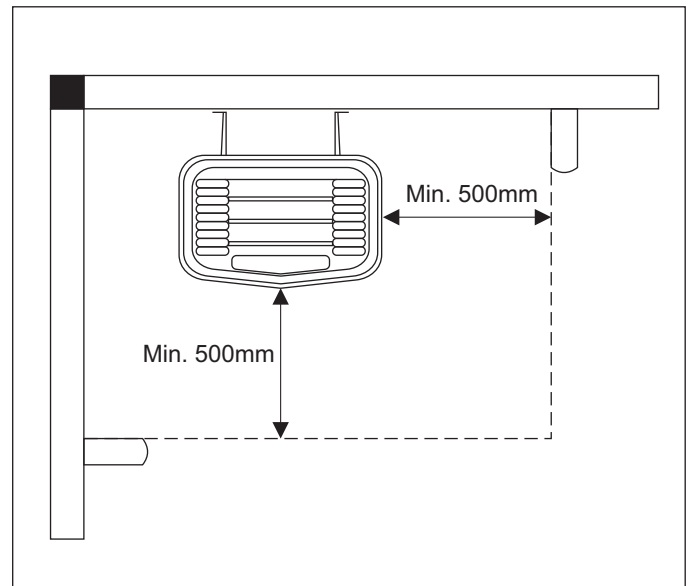

Remember!

When installing or replacing the LED products should under no circumstances transformers be connected to the power source. This is to prevent the LED diode from being destroyed.

Säkerhetsavstånd / Safety distance

Lampan placeras minst 300mm från tak och utluftsventil.
The lamp is placed at least 300mm from the ceiling and the outlet vent.

Lampan placeras minst 500mm från aggregatet.
The lamp is placed at least 500mm from the heater.

1

x2 (350/700mm)
x3 (1070mm)

x2/x3

13mm

2

c/c 270mm (350)
c/c 620mm (700)
c/c 990mm (1070)

3

x2