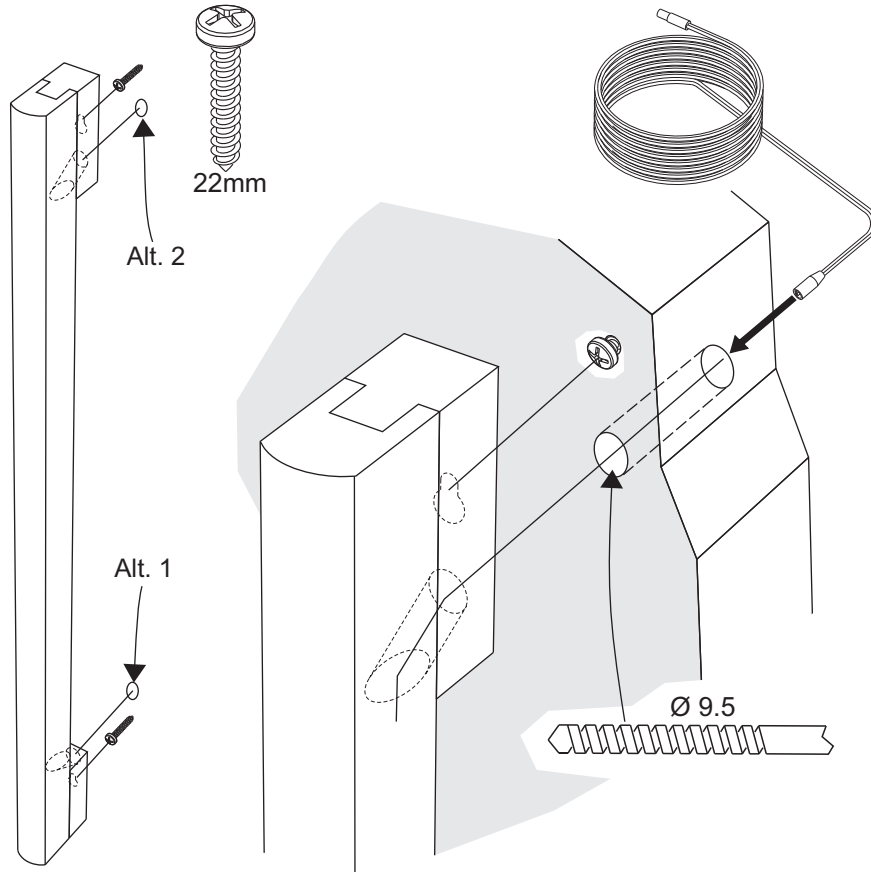

Remember!

When installing or replacing the LED products should under no circumstances transformers be connected to the power source. This is to prevent the LED diode from being destroyed.

Säkerhetsavstånd / Safety distance

Lampan placeras minst 300mm från tak och utluftsventil.
The lamp is placed at least 300mm from the ceiling and the outlet vent.

Lampan placeras minst 500mm från aggregatet.
The lamp is placed at least 500mm from the heater.

1

x2 (350/700mm)
x3 (1070mm)

x2/x3

13mm

2

c/c 270mm (350)
c/c 620mm (700)
c/c 990mm (1070)

3

x2

22mm

Alt. 2

Alt. 1

4

220-240V

12V DC