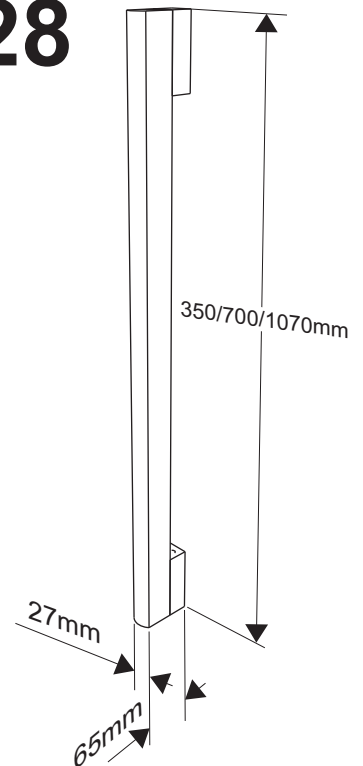

Remember!

When installing or replacing the LED products should under no circumstances transformers be connected to the power source. This is to prevent the LED diode from being destroyed.

Säkerhetsavstånd / Safety distance

Lampan placeras minst 300mm från tak och utluftsventil.
The lamp is placed at least 300mm from the ceiling and the outlet vent.

Lampan placeras minst 500mm från aggregatet.
The lamp is placed at least 500mm from the heater.

1

x2 (350/700mm)
x3 (1070mm)

x2/x3

13mm

2

c/c 270mm (350)
c/c 620mm (700)
c/c 990mm (1070)

3

x2

22mm

Alt. 2

Alt. 1

4

220-240V

12V DC