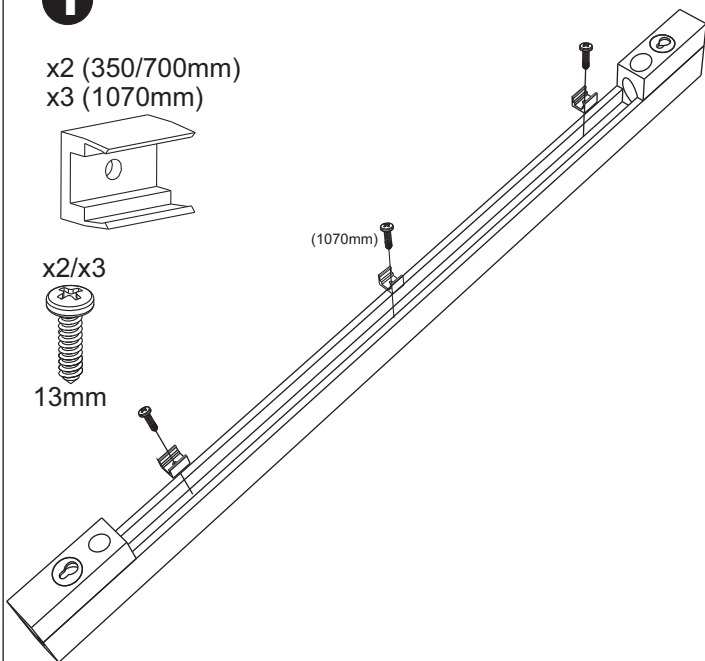

Lampan placeras minst 300mm från tak och utluftsventil.
The lamp is placed at least 300mm from the ceiling and the outlet vent.

Lampan placeras minst 500mm från aggregatet.
The lamp is placed at least 500mm from the heater.

1

x2 (350/700mm)
x3 (1070mm)

x2/x3

13mm

2

c/c 270mm (350)
c/c 620mm (700)
c/c 990mm (1070)

3

x2

22mm

Alt. 2

Alt. 1

4

220-240V

12V DC