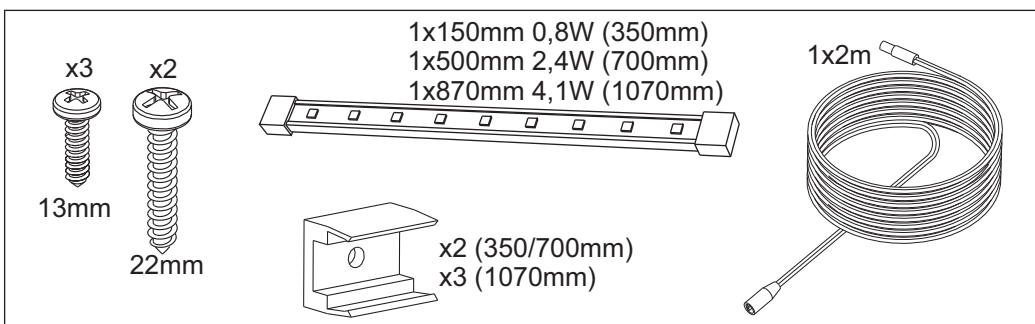

Remember!

When installing or replacing the LED products should under no circumstances transformers be connected to the power source. This is to prevent the LED diode from being destroyed.

Säkerhetsavstånd / Safety distance

Lampan placeras minst 300mm från tak och utluftsventil.
The lamp is placed at least 300mm from the ceiling and the outlet vent.

Lampan placeras minst 500mm från aggregatet.
The lamp is placed at least 500mm from the heater.

1

x2 (350/700mm)
x3 (1070mm)

x2/x3

13mm

2

c/c 270mm (350)
c/c 620mm (700)
c/c 990mm (1070)

3

x2