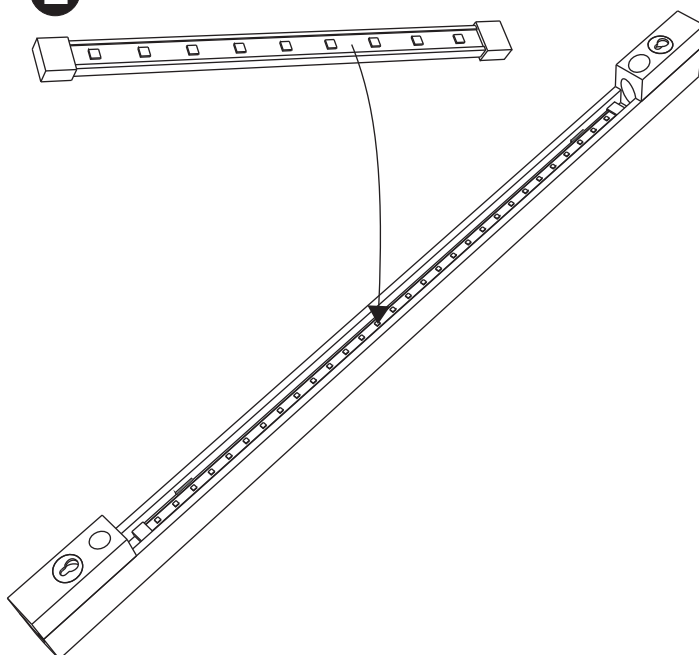

Remember!

When installing or replacing the LED products should under no circumstances transformers be connected to the power source. This is to prevent the LED diode from being destroyed.

Säkerhetsavstånd / Safety distance

Lampan placeras minst 300mm från tak och utluftsventil.
The lamp is placed at least 300mm from the ceiling and the outlet vent.

Lampan placeras minst 500mm från aggregatet.
The lamp is placed at least 500mm from the heater.

1

x2 (350/700mm)
x3 (1070mm)

x2/x3

13mm

2

c/c 270mm (350)
c/c 620mm (700)
c/c 990mm (1070)

3

x2

22mm

Alt. 2

Alt. 1

4

220-240V

12V DC