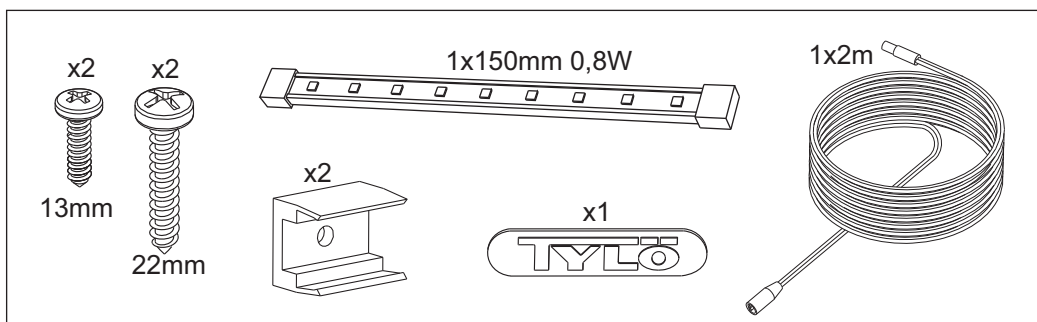

Remember!

When installing or replacing the LED products should under no circumstances transformers be connected to the power source. This is to prevent the LED diode from being destroyed.

Säkerhetsavstånd / Safety distance

Lampan placeras minst 300mm från tak och utluftsventil.
The lamp is placed at least 300mm from the ceiling and the outlet vent.

Lampan placeras minst 500mm från aggregatet.
The lamp is placed at least 500mm from the heater.