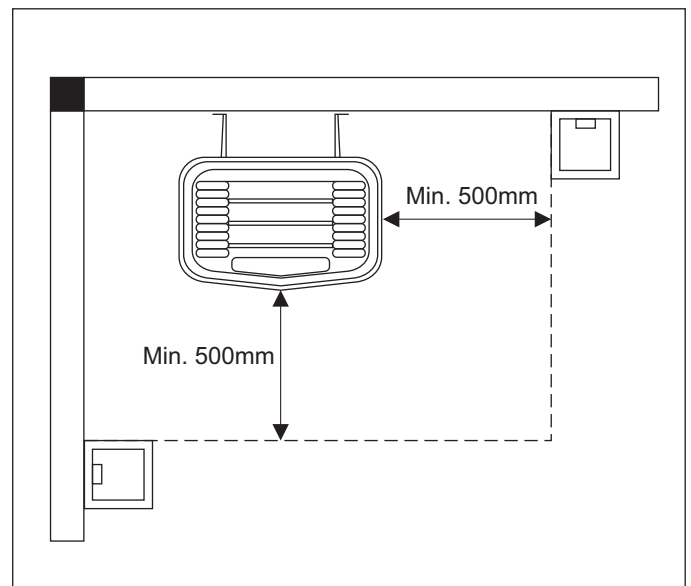

Remember!

When installing or replacing the LED products should under no circumstances transformers be connected to the power source. This is to prevent the LED diode from being destroyed.

Säkerhetsavstånd / Safety distance

Lampan placeras minst 300mm från tak och utluftsventil.
The lamp is placed at least 300mm from the ceiling and the outlet vent.

Lampan placeras minst 500mm från aggregatet.
The lamp is placed at least 500mm from the heater.